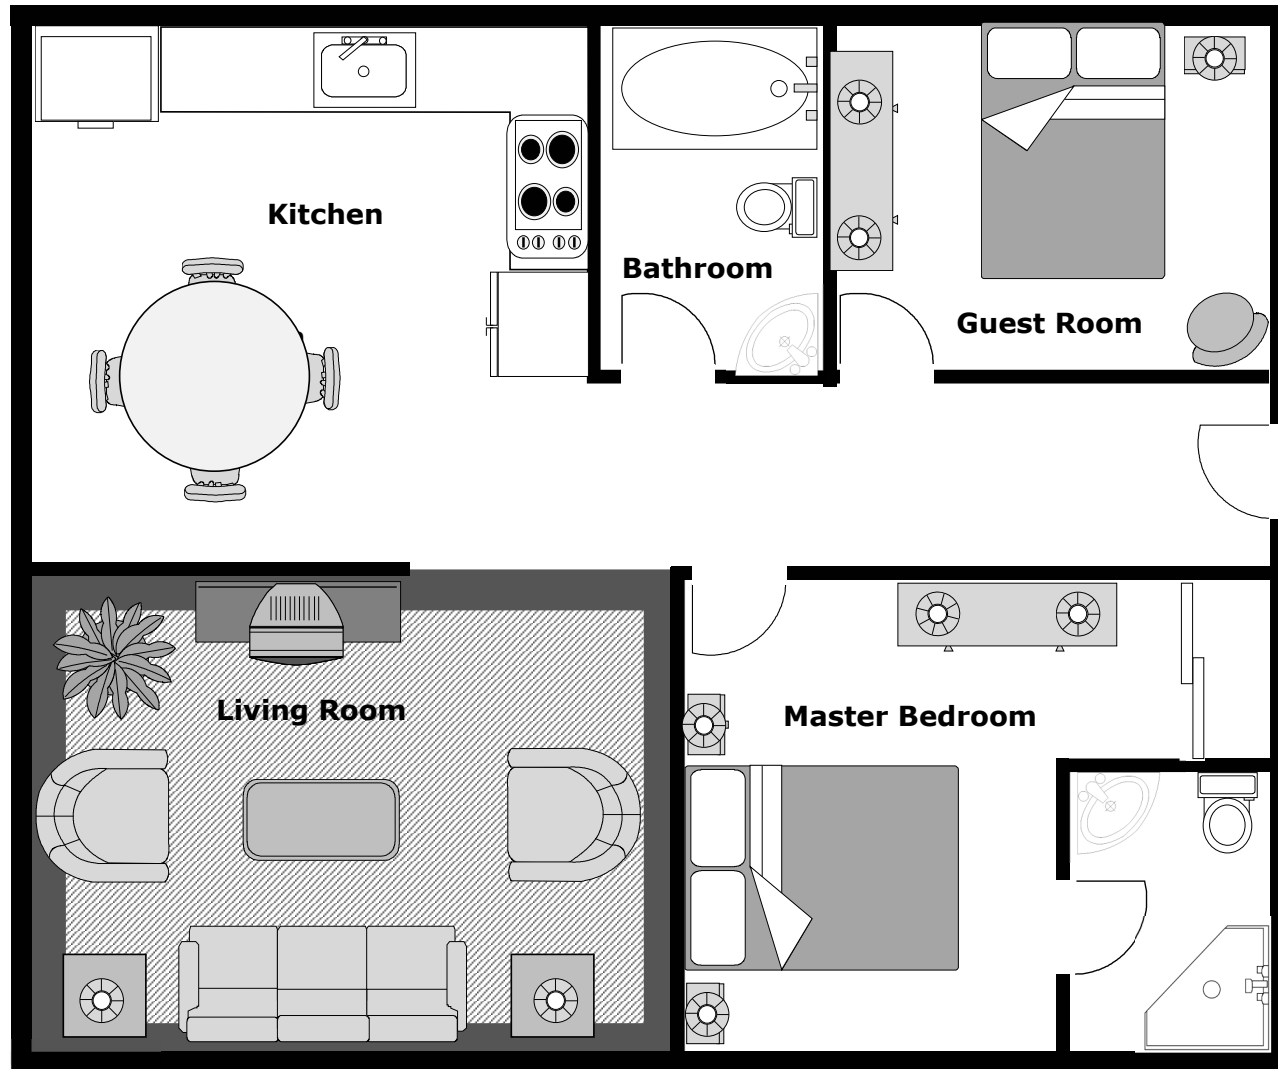

SAMPLE FLOOR PLAN

904 S. Roselle Road #227
Schaumburg, IL 60193
847-301-9545
info@lifesmanytransitions.com